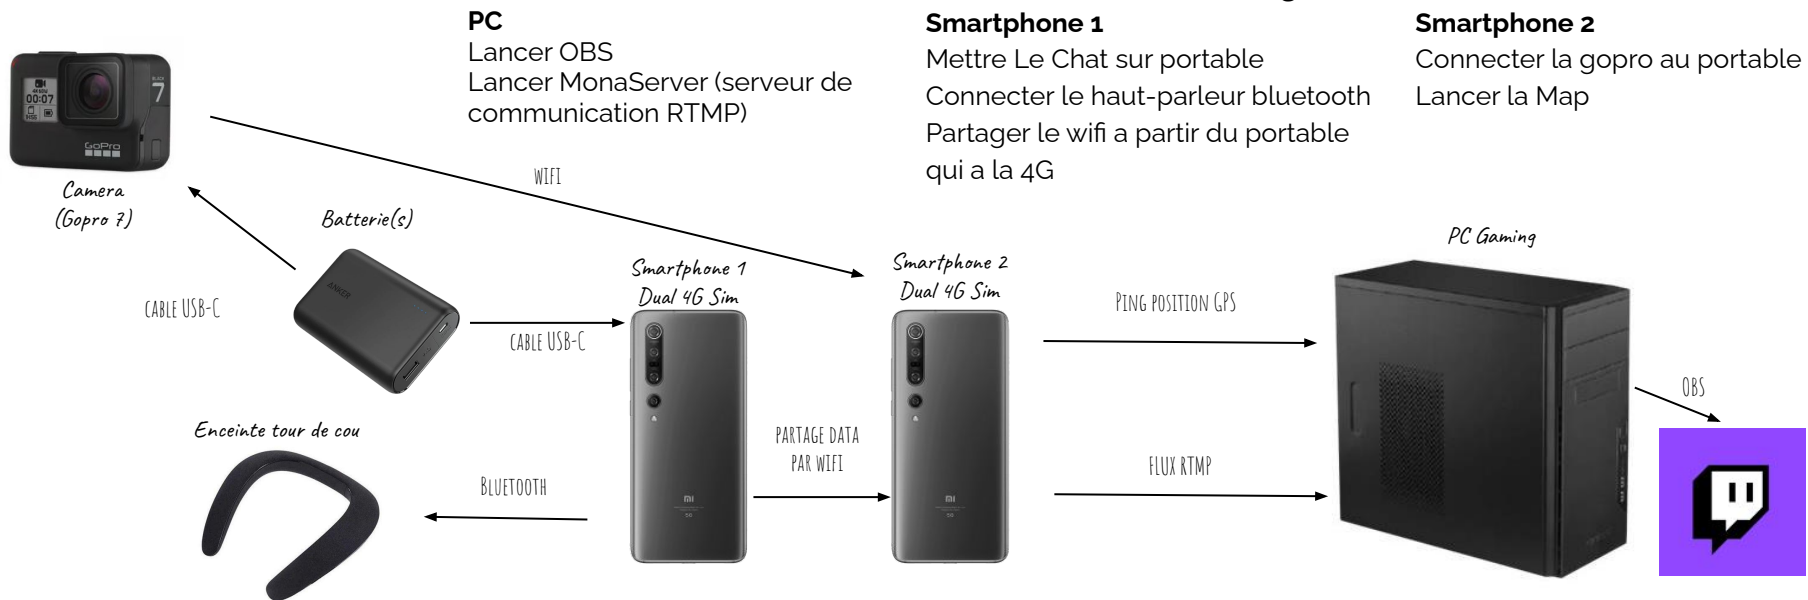

Altis_Play

Comment s'articule ton équipement ?

How does your setup work?

Lancement d'un direct et matériel / *Starting a live and hardware*